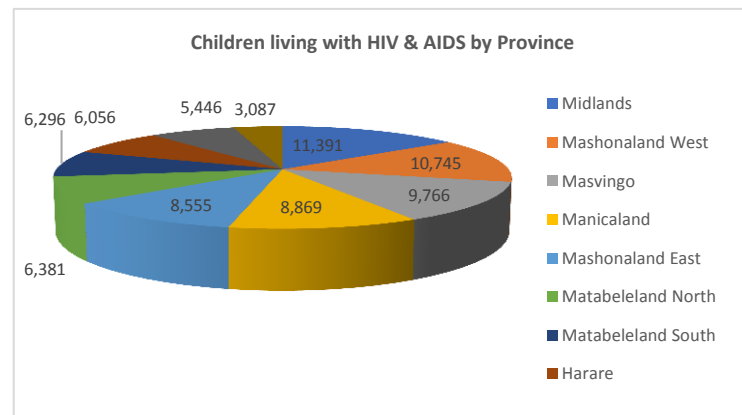

### HIV Prevalence

**13.3%**  
Adult HIV prevalence

➤ 13 in 100 are HIV infected in Zimbabwe

- Among Females 16 in 100 are HIV infected
- Among Males 11 in 100 are HIV infected

### HIV Prevalence by District

## People Living with HIV

The total number of people living with HIV (PLHIV) in Zimbabwe was estimated to be 1.33 million in 2017.

1.25 million Adults were living with HIV in 2017

Children under 15 years of age account for 5.8% (76,600) of all people living with HIV.

36,700 new HIV infections that occurred among adults and 3,900 among children in 2016. Harare, Mashonaland East, and Midlands provinces contributed about 46% of the total new adult infections.

**23.4%**