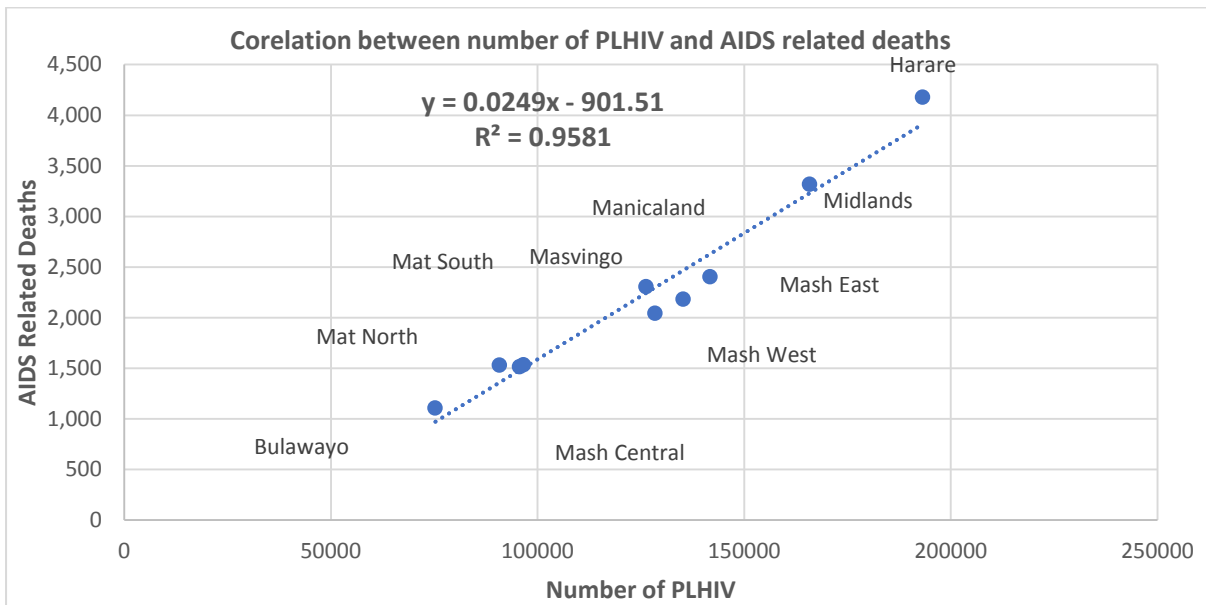

Coverage of HIV Services by Province

Province	Adults ART Coverage (%)	Children ART Coverage (%)	PMTCT Coverage (%)
Bulawayo	90.85	100*	96.69
Harare	76.48	100*	107.52*
Manicaland	88.71	81.55	102.1*
Mashonaland Central	83.26	100*	106.46*
Mashonaland East	84.15	89.36	102.87*
Mashonaland West	98.91	79.13	100.37*
Masvingo	84.89	80.57	89.49
Matabeleland North	79.22	79.58	83.83
Matabeleland South	87.21	84.63	100.81*
Midlands	75.72	74.22	77.55

* Either under estimated denominator or numerator overstated by migration

Adult ART Coverage by District