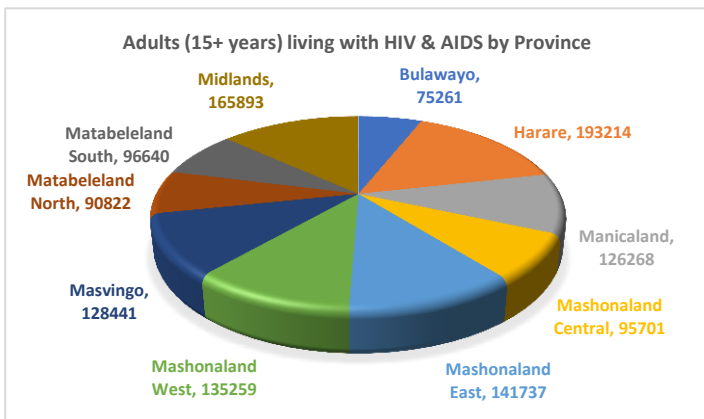

### HIV Prevalence

**13.3%**  
Adult HIV prevalence

➤ 13 in 100 are HIV infected in Zimbabwe

- Among Females 16 in 100 are HIV infected
- Among Males 11 in 100 are HIV infected

### HIV Prevalence by District

## People Living with HIV

The total number of people living with HIV (PLHIV) in Zimbabwe was estimated to be 1.33 million in 2017.

1.25 million Adults were living with HIV in 2017

Children under 15 years of age account for 5.8% (76,600) of all people living with HIV.

36,700 new HIV infections that occurred among adults and 3,900 among children in 2016. Harare, Mashonaland East, and Midlands provinces contributed about 46% of the total new adult infections.

**23.4%**