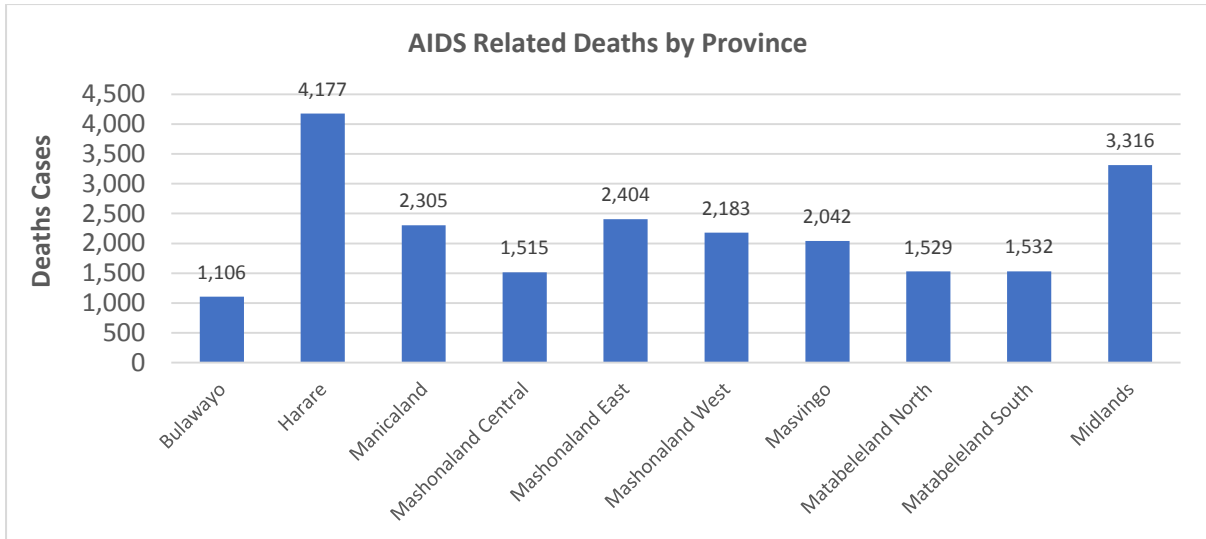

Coverage of HIV Services by Province

Province	Adults ART Coverage (%)	Children ART Coverage (%)	PMTCT Coverage (%)
Bulawayo	90.85	100*	96.69
Harare	76.48	100*	107.52*
Manicaland	88.71	81.55	102.1*
Mashonaland Central	83.26	100*	106.46*
Mashonaland East	84.15	89.36	102.87*
Mashonaland West	98.91	79.13	100.37*
Masvingo	84.89	80.57	89.49
Matabeleland North	79.22	79.58	83.83
Matabeleland South	87.21	84.63	100.81*
Midlands	75.72	74.22	77.55

* Either under estimated denominator or numerator overstated by migration

Adult ART Coverage by District