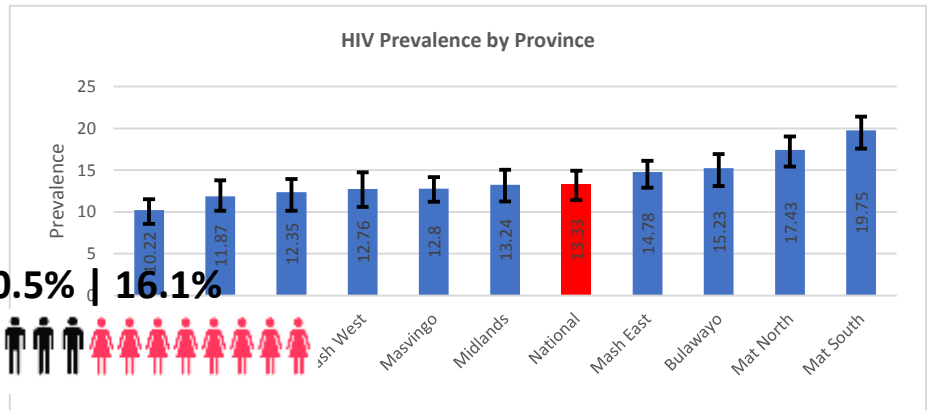

### HIV Prevalence

**13.3%**  
Adult HIV prevalence

➤ 13 in 100 are HIV infected in Zimbabwe

- Among Females 16 in 100 are HIV infected
- Among Males 11 in 100 are HIV infected

### HIV Prevalence by District

36,700 new HIV infections that occurred among adults and 3,900 among children in 2016. Harare, Mashonaland East, and Midlands provinces contributed about 46% of the total new adult infections.

**23.4%**