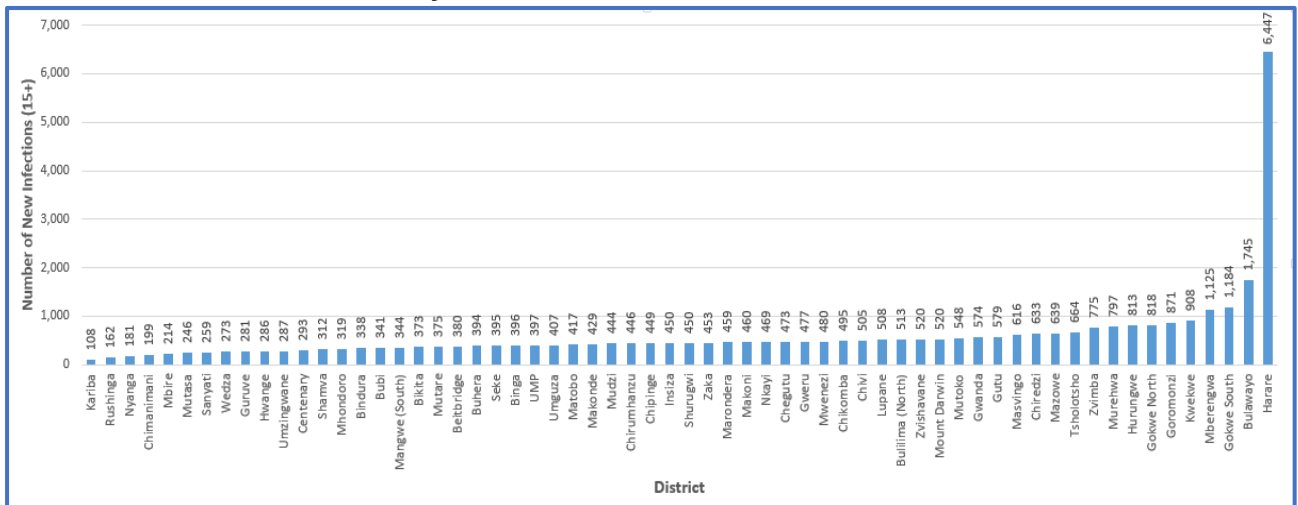

There were approximately 4300 20200 16500

36,700 new HIV infections that occurred among adults and 3,900 among children in 2016. Harare, Mashonaland East, and Midlands provinces contributed about 46% of the total new adult infections.

23.4%

of new HIV infections among children occurred in **Midlands province**

- About 100 new infection occur in Adults per day and
- 12 new infections occur in children per day

Adults HIV New Infections by District