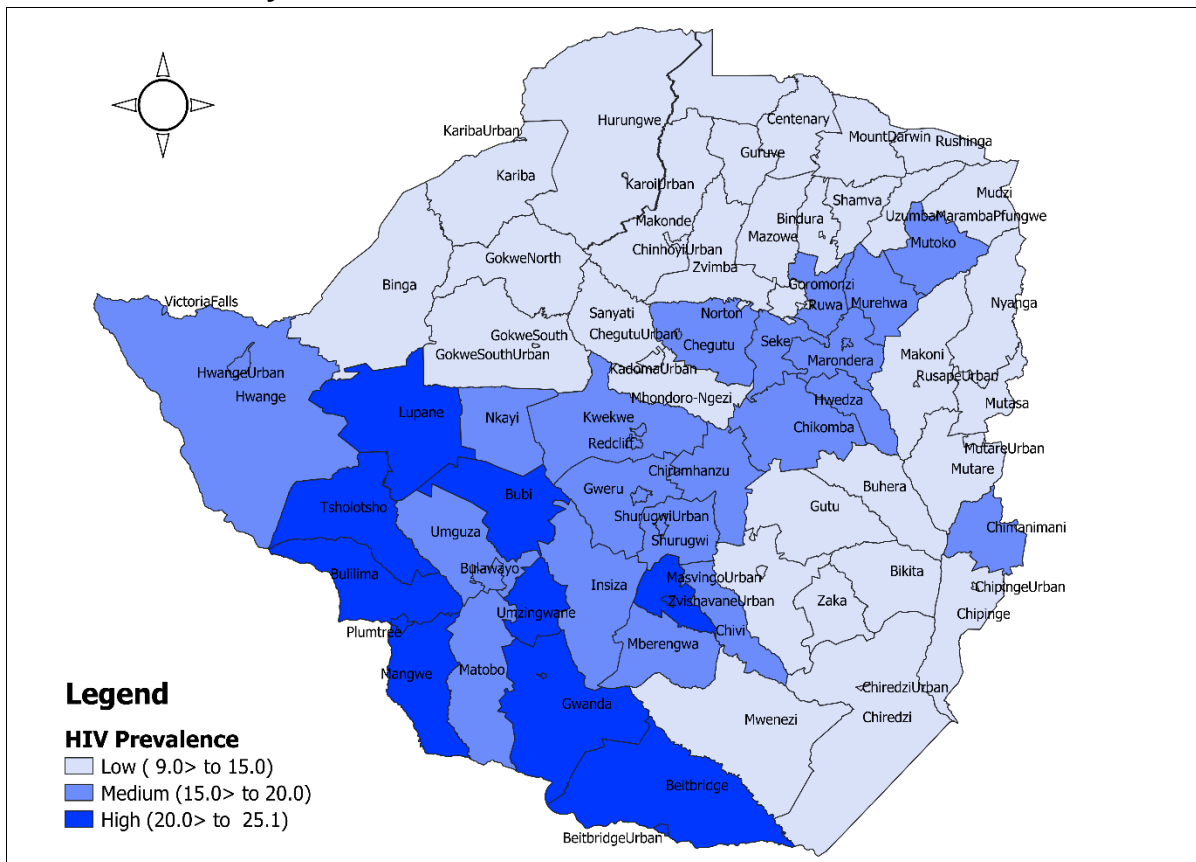

### HIV Prevalence

**13.3%**  
Adult HIV prevalence

➤ 13 in 100 are HIV infected in Zimbabwe

- Among Females 16 in 100 are HIV infected
- Among Males 11 in 100 are HIV infected

### HIV Prevalence by District

## People Living with HIV

The total number of people living with HIV (PLHIV) in Zimbabwe was estimated to be 1.33 million in 2017.

1.25 million Adults were living with HIV in 2017

Children under 15 years of age account for 5.8% (76,600) of all people living with HIV.

36,700 new HIV infections that occurred among adults and 3,900 among children in 2016. Harare, Mashonaland East, and Midlands provinces contributed about 46% of the total new adult infections.

**23.4%**