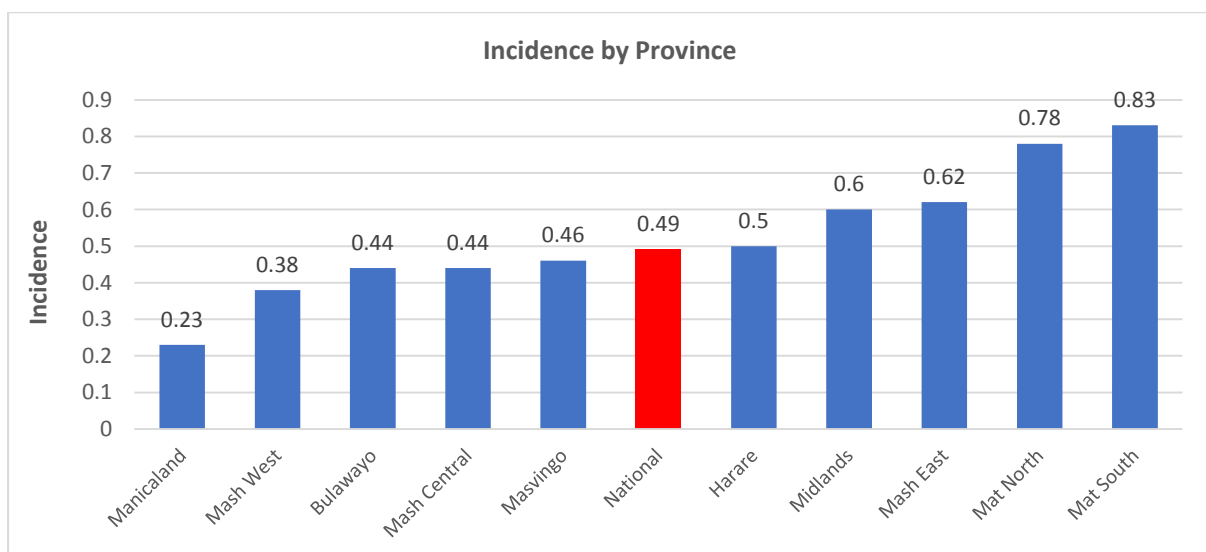

### HIV Prevalence by District

## People Living with HIV

The total number of people living with HIV (PLHIV) in Zimbabwe was estimated to be 1.33 million in 2017.

1.25 million Adults were living with HIV in 2017

Children under 15 years of age account for 5.8% (76,600) of all people living with HIV.

## New HIV Infections

- Adult HIV incidence is 0.49% (1 in 200 are infected per year in Zimbabwe)
- Adult Female incidence is 0.45%
- Adult Male incidence is 0.54%

There were approximately 4300 20200 16500

36,700 new HIV infections that occurred among adults and 3,900 among children in 2016. Harare, Mashonaland East, and Midlands provinces contributed about 46% of the total new adult infections.

**23.4%**