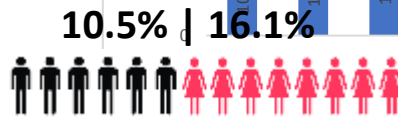

### HIV Prevalence

**13.3%**  
Adult HIV prevalence

➤ 13 in 100 are HIV infected in Zimbabwe

- Among Females 16 in 100 are HIV infected
- Among Males 11 in 100 are HIV infected

## People Living with HIV

The total number of people living with HIV (PLHIV) in Zimbabwe was estimated to be 1.33 million in 2017.

1.25 million Adults were living with HIV in 2017

Children under 15 years of age account for 5.8% (76,600) of all people living with HIV.

## New HIV Infections

- Adult HIV incidence is 0.49% (1 in 200 are infected per year in Zimbabwe)
- Adult Female incidence is 0.45%
- Adult Male incidence is 0.54%

There were approximately 4300 20200 16500

of new HIV infections among children occurred in **Midlands province**

- About 100 new infection occur in Adults per day and
- 12 new infections occur in children per day