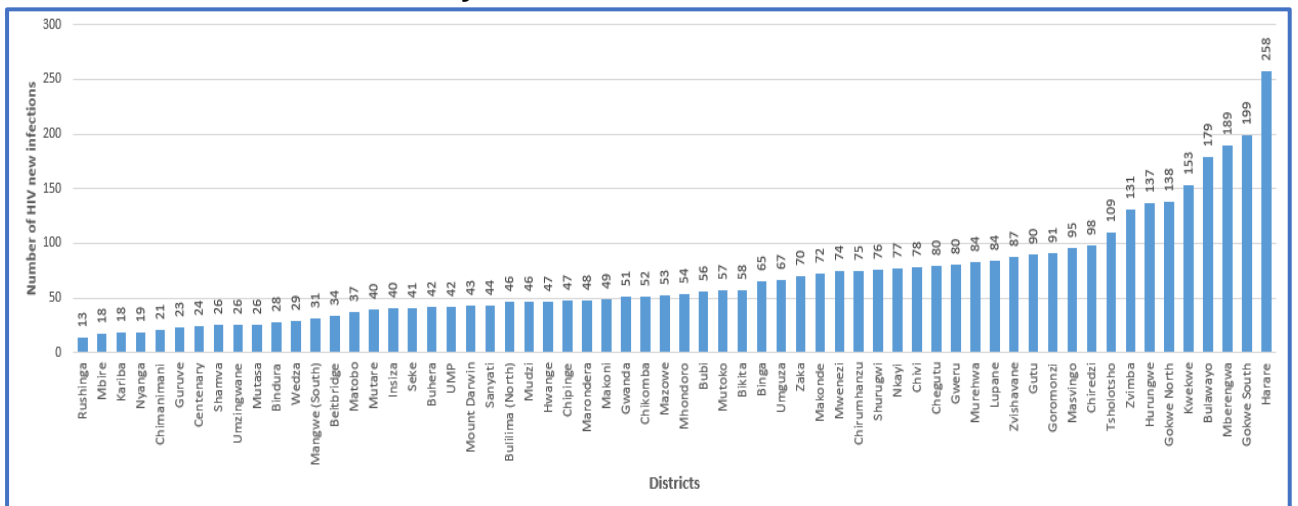

Children HIV New Infections by District

AIDS Related Deaths

- Approximately 22100 people died of AIDS related deaths in 2017
- Approximately 70 people die of AIDS related conditions per day